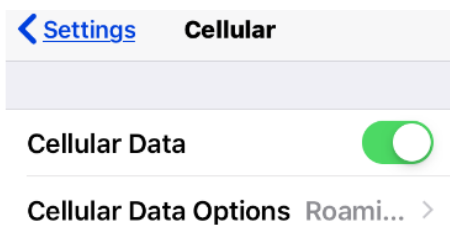

### PROFILE INSTALLATION

1.) Open the direct link required for manual installation of profile: (*WiFi might be required*)

2.) When prompted, select allow to begin the installation process. Follow the onscreen prompts to install the profile:

3.) To turn cellular data On, go to Settings, then tap Cellular or Mobile Data.

4.) Under Cellular Data Options, turn Data Roaming On.