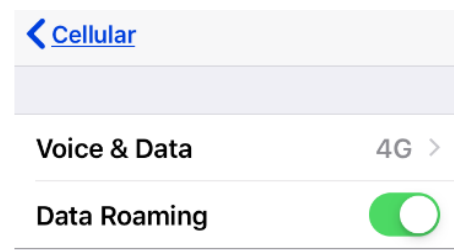

### PROFILE INSTALLATION

1.) Open the direct link required for manual installation of profile: (*WiFi might be required*)

2.) When prompted, select allow to begin the installation process. Follow the onscreen prompts to install the profile:

3.) To turn cellular data On, go to Settings, then tap Cellular or Mobile Data.

4.) Under Cellular Data Options, turn Data Roaming On.