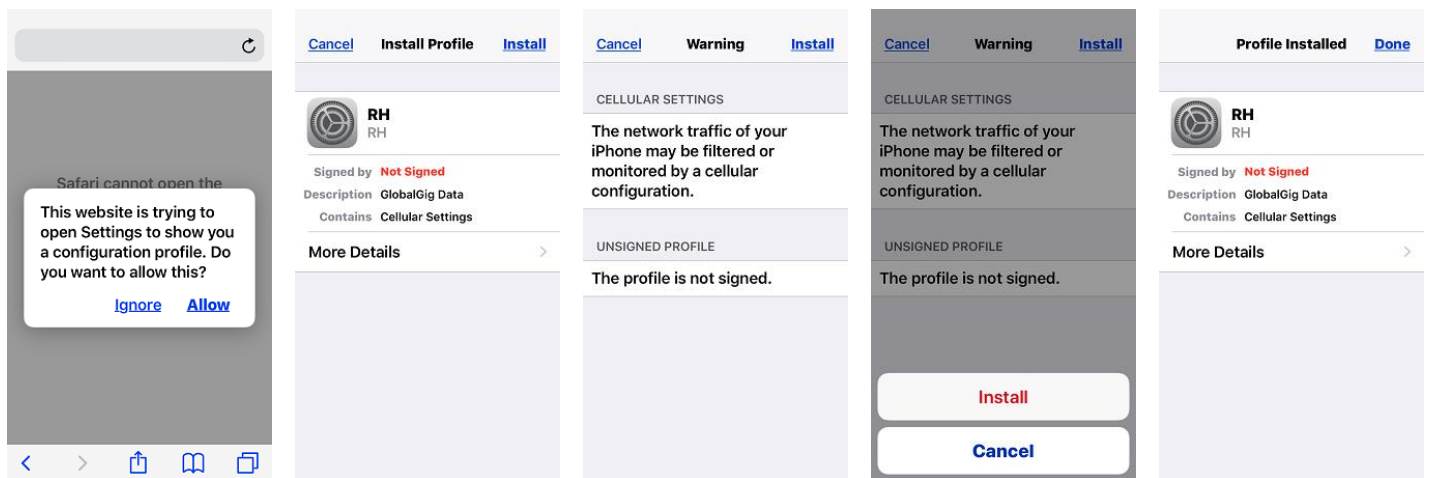

## APN PROFILE INSTALLATION AND REMOVAL

### PROFILE INSTALLATION

1.) Open the direct link required for manual installation of profile: (*WiFi might be required*)

2.) When prompted, select allow to begin the installation process. Follow the onscreen prompts to install the profile: